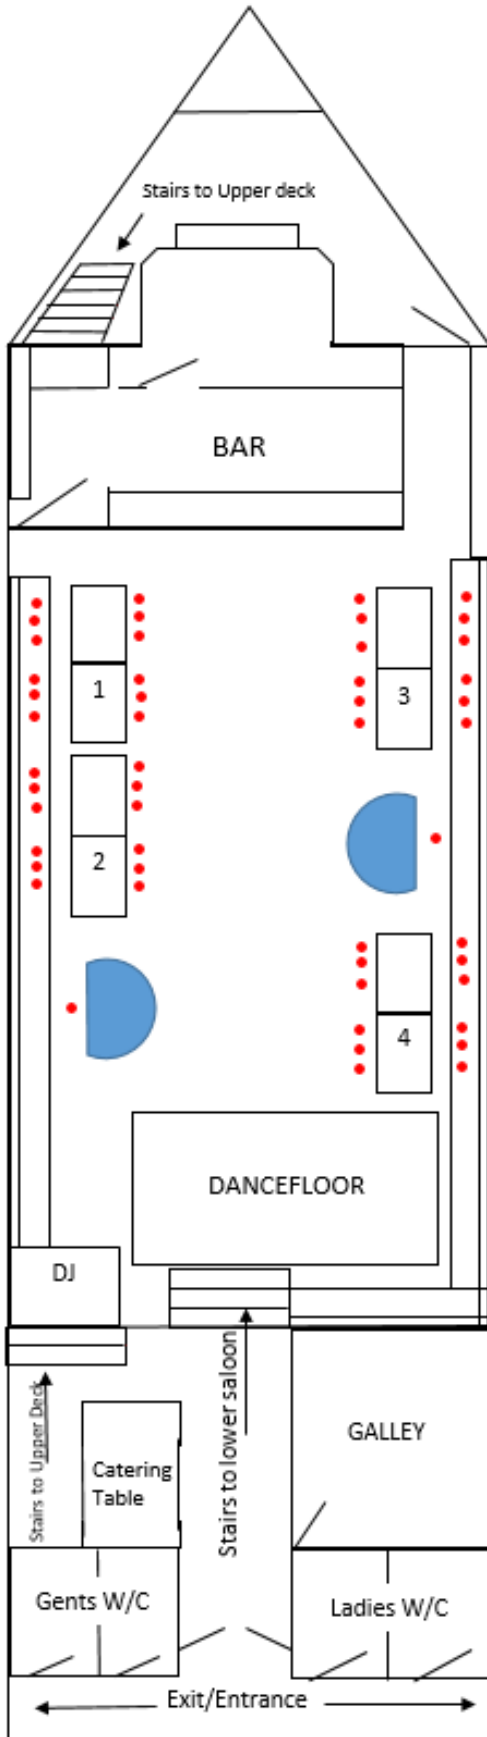

The Waterman  
Buffet (Tables not laid up)  
Max 66 people  
With Band

The Waterman  
Fine Dining (Tables laid up)  
Max 55 people  
With Band

**The Waterman**

Fine dining (Tables not laid up) with  
Top Table

Max 60 people

**The Waterman**

Canape Reception (Tables not laid up)

Max 100 people

The Waterman  
 Buffet (Tables not laid up)  
 Max 60 people  
 Dancefloor and DJ

The Waterman  
 Fine Dining (Tables laid up)  
 Max 72 people

The Waterman  
Fine Dining (Tables laid up)  
Max 50 people  
Dancefloor and DJ

The Waterman  
Buffet (Tables not laid up)  
Max 72 people

The Waterman

Buffet (Tables not laid up)

Max 48 people

2 Casino Tables