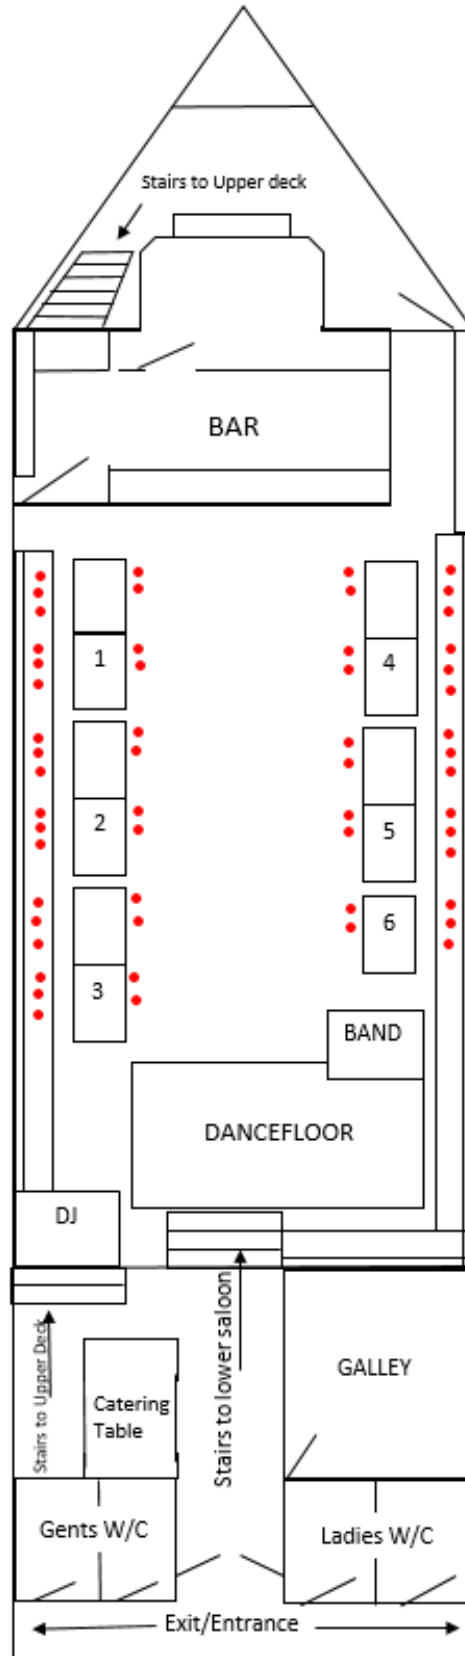

The Waterman  
Buffet (Tables not laid up)  
Max 66 people  
With Band

The Waterman  
Fine Dining (Tables laid up)  
Max 55 people  
With Band

**The Waterman**

Fine dining (Tables not laid up) with  
Top Table

Max 60 people

**The Waterman**

Canape Reception (Tables not laid up)

Max 100 people

The Waterman  
 Buffet (Tables not laid up)  
 Max 60 people  
 Dancefloor and DJ

The Waterman  
 Fine Dining (Tables laid up)  
 Max 72 people

The Waterman  
Fine Dining (Tables laid up)  
Max 50 people  
Dancefloor and DJ

The Waterman  
Buffet (Tables not laid up)  
Max 72 people

The Waterman

Buffet (Tables not laid up)

Max 48 people

2 Casino Tables