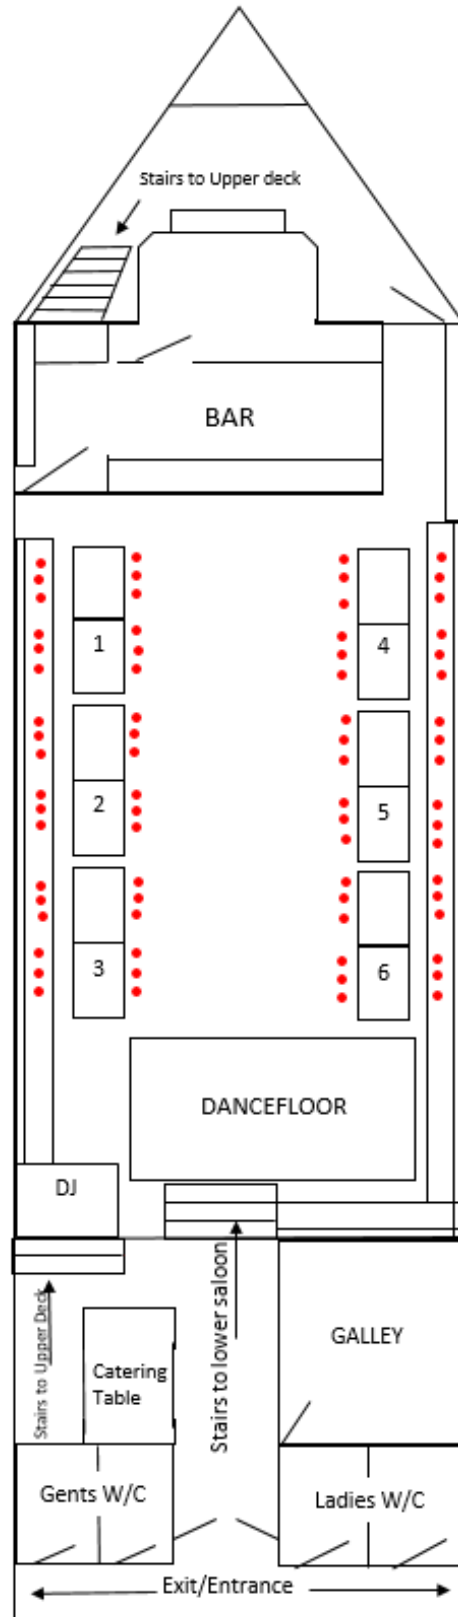

The Waterman  
Buffet (Tables not laid up)  
Max 66 people  
With Band

The Waterman  
Fine Dining (Tables laid up)  
Max 55 people  
With Band

**The Waterman**

Fine dining (Tables not laid up) with  
Top Table

Max 60 people

**The Waterman**

Canape Reception (Tables not laid up)

Max 100 people

The Waterman  
 Buffet (Tables not laid up)  
 Max 60 people  
 Dancefloor and DJ

The Waterman  
 Fine Dining (Tables laid up)  
 Max 72 people

The Waterman  
Fine Dining (Tables laid up)  
Max 50 people  
Dancefloor and DJ

The Waterman  
Buffet (Tables not laid up)  
Max 72 people

The Waterman

Buffet (Tables not laid up)

Max 48 people

2 Casino Tables