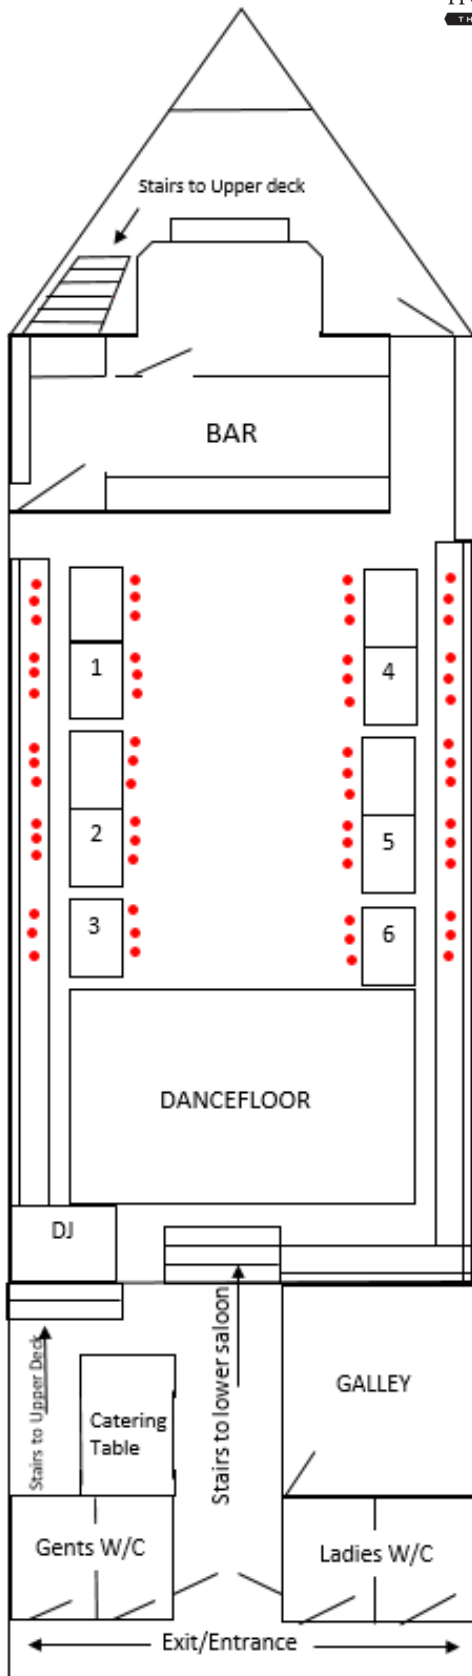

The Waterman  
Buffet (Tables not laid up)  
Max 66 people  
With Band

The Waterman  
Fine Dining (Tables laid up)  
Max 55 people  
With Band

**The Waterman**

Fine dining (Tables not laid up) with  
Top Table

Max 60 people

**The Waterman**

Canape Reception (Tables not laid up)

Max 100 people

The Waterman  
 Buffet (Tables not laid up)  
 Max 60 people  
 Dancefloor and DJ

The Waterman  
 Fine Dining (Tables laid up)  
 Max 72 people

The Waterman  
Fine Dining (Tables laid up)  
Max 50 people  
Dancefloor and DJ

The Waterman  
Buffet (Tables not laid up)  
Max 72 people

The Waterman

Buffet (Tables not laid up)

Max 48 people

2 Casino Tables