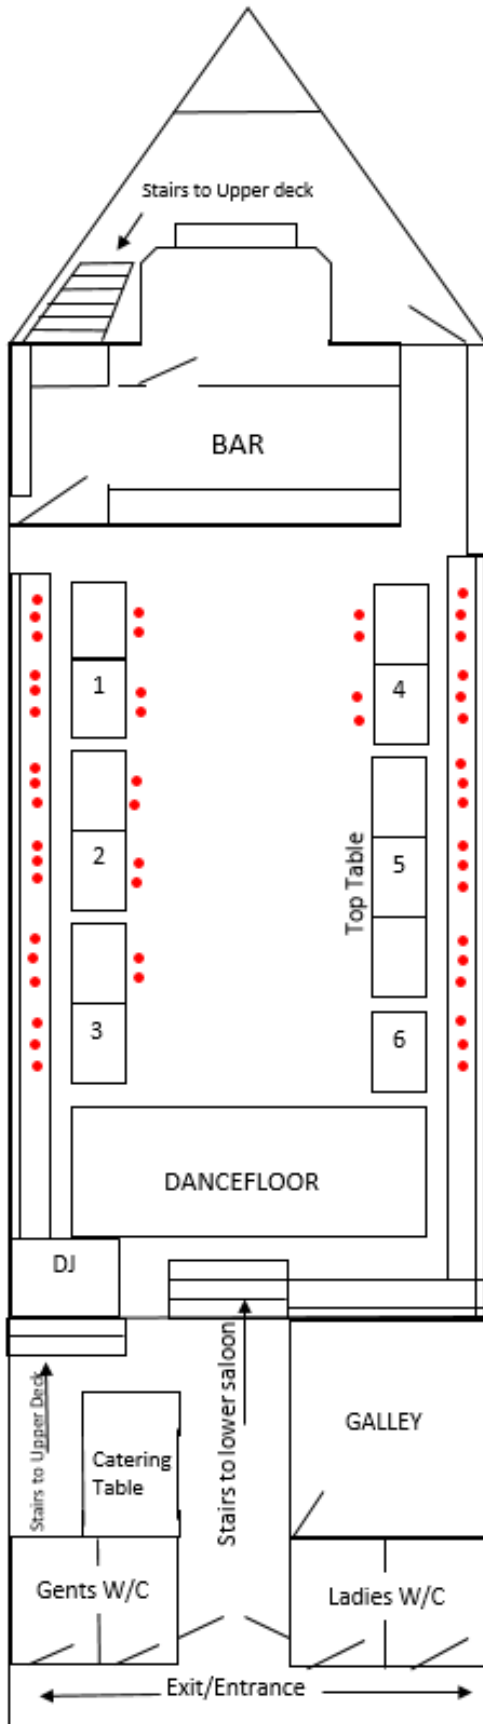

The Waterman  
Buffet (Tables not laid up)  
Max 66 people  
With Band

The Waterman  
Fine Dining (Tables laid up)  
Max 55 people  
With Band

**The Waterman**

Fine dining (Tables not laid up) with  
Top Table

Max 60 people

**The Waterman**

Canape Reception (Tables not laid up)

Max 100 people

The Waterman  
 Buffet (Tables not laid up)  
 Max 60 people  
 Dancefloor and DJ

The Waterman  
 Fine Dining (Tables laid up)  
 Max 72 people

The Waterman  
Fine Dining (Tables laid up)  
Max 50 people  
Dancefloor and DJ

The Waterman  
Buffet (Tables not laid up)  
Max 72 people

The Waterman

Buffet (Tables not laid up)

Max 48 people

2 Casino Tables