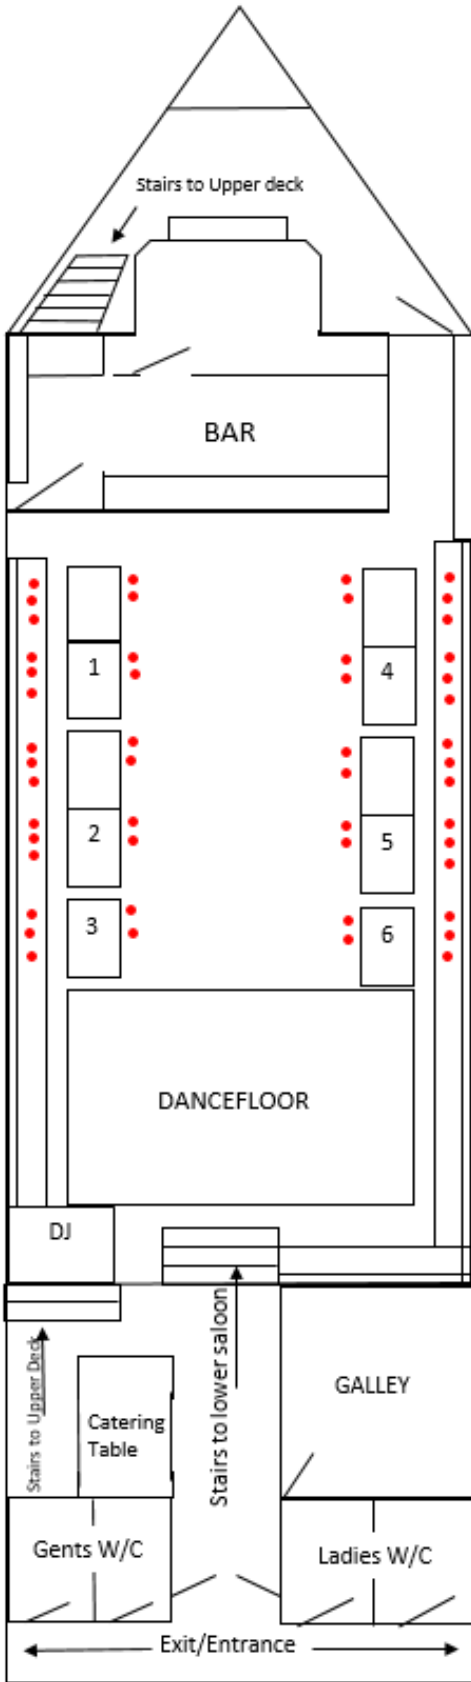

The Waterman  
Buffet (Tables not laid up)  
Max 66 people  
With Band

The Waterman  
Fine Dining (Tables laid up)  
Max 55 people  
With Band

**The Waterman**

Fine dining (Tables not laid up) with  
Top Table

Max 60 people

**The Waterman**

Canape Reception (Tables not laid up)

Max 100 people

The Waterman  
 Buffet (Tables not laid up)  
 Max 60 people  
 Dancefloor and DJ

The Waterman  
 Fine Dining (Tables laid up)  
 Max 72 people

The Waterman  
Fine Dining (Tables laid up)  
Max 50 people  
Dancefloor and DJ

The Waterman  
Buffet (Tables not laid up)  
Max 72 people

The Waterman

Buffet (Tables not laid up)

Max 48 people

2 Casino Tables