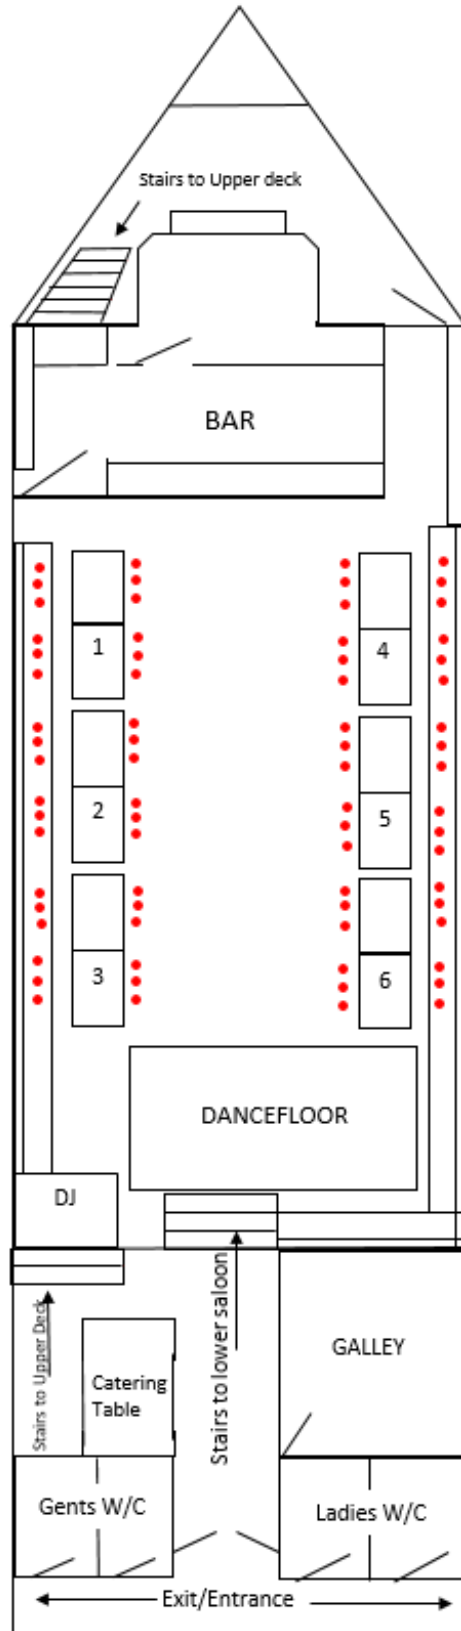

The Waterman  
Buffet (Tables not laid up)  
Max 66 people  
With Band

The Waterman  
Fine Dining (Tables laid up)  
Max 55 people  
With Band

**The Waterman**

Fine dining (Tables not laid up) with  
Top Table

Max 60 people

**The Waterman**

Canape Reception (Tables not laid up)

Max 100 people

The Waterman  
 Buffet (Tables not laid up)  
 Max 60 people  
 Dancefloor and DJ

The Waterman  
 Fine Dining (Tables laid up)  
 Max 72 people

The Waterman  
Fine Dining (Tables laid up)  
Max 50 people  
Dancefloor and DJ

The Waterman  
Buffet (Tables not laid up)  
Max 72 people

The Waterman

Buffet (Tables not laid up)

Max 48 people

2 Casino Tables