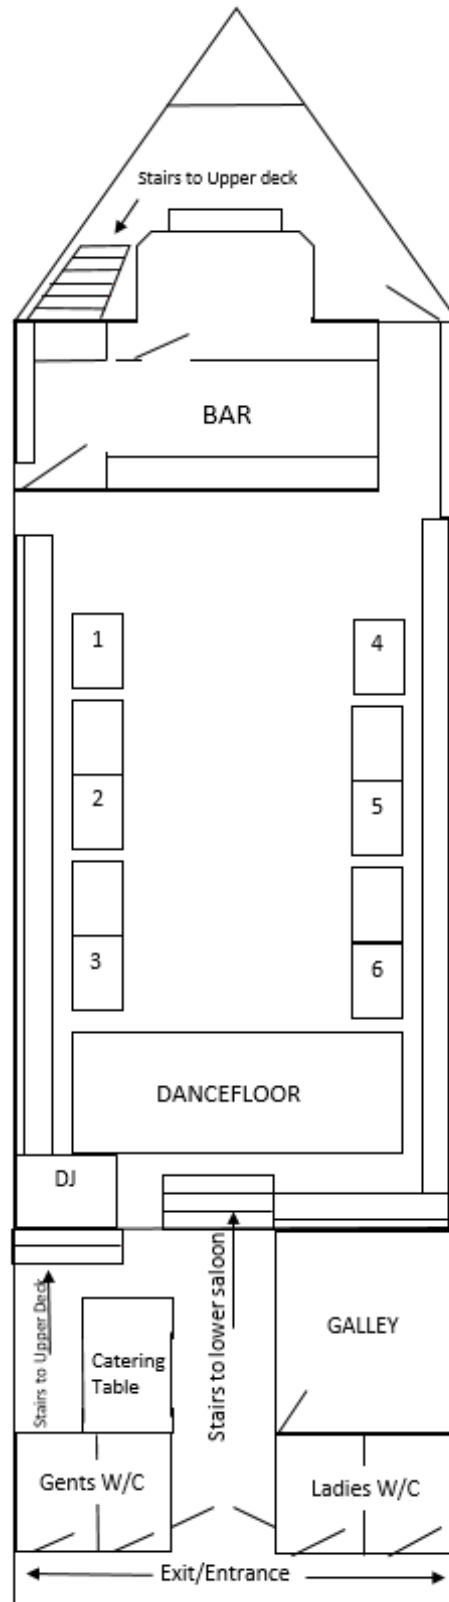

The Waterman  
Buffet (Tables not laid up)  
Max 66 people  
With Band

The Waterman  
Fine Dining (Tables laid up)  
Max 55 people  
With Band

**The Waterman**

Fine dining (Tables not laid up) with  
Top Table

Max 60 people

**The Waterman**

Canape Reception (Tables not laid up)

Max 100 people

The Waterman  
 Buffet (Tables not laid up)  
 Max 60 people  
 Dancefloor and DJ

The Waterman  
 Fine Dining (Tables laid up)  
 Max 72 people

The Waterman  
Fine Dining (Tables laid up)  
Max 50 people  
Dancefloor and DJ

The Waterman  
Buffet (Tables not laid up)  
Max 72 people

The Waterman

Buffet (Tables not laid up)

Max 48 people

2 Casino Tables