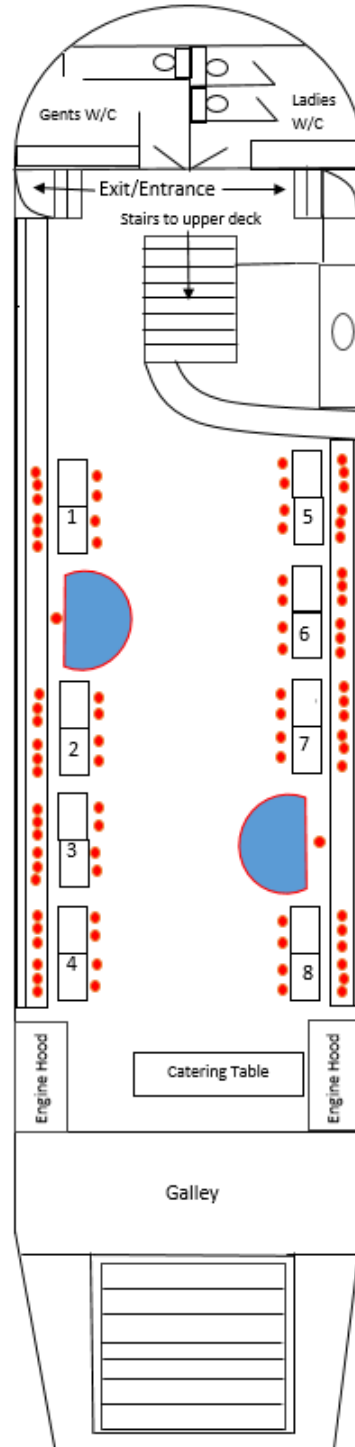

The New Orleans  
Buffet (Tables not laid up)  
With Band  
Max 90 People

The New Orleans  
Fine Dining (Tables Laid up)  
With Band  
Max 72 People

The New Orleans  
Canapé Reception (Tables not Laid Up)  
Max 125 People

The New Orleans  
Buffet (Tables not laid up)  
Max 100 People

The New Orleans  
Fine Dining (Tables laid up)  
Max 64 People  
2 Casino Tables

The New Orleans  
Fine Dining (Tables Laid up)  
Max 64 people  
Dancefloor and DJ

The New Orleans  
Buffet Style (Tables not laid up)  
Max 80 People  
Dancefloor and DJ

The New Orleans  
Buffet Style (Tables not laid up)  
Max 80 People  
2 Casino Tables

The New Orleans  
Fine Dining (Tables Laid up) + Top Table  
Max 74 People

The New Orleans  
Fine Dining (Tables Laid Up)  
Max 80 People