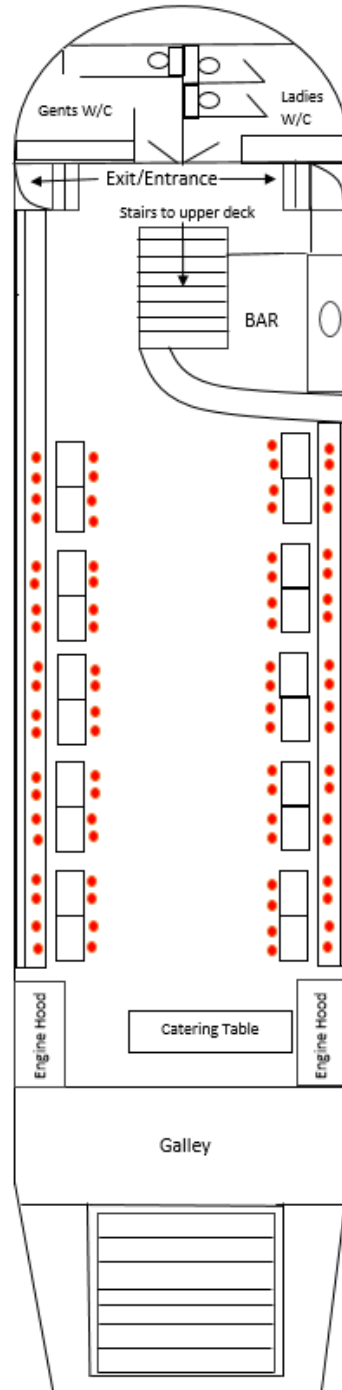

The New Orleans  
Buffet (Tables not laid up)  
With Band  
Max 90 People

The New Orleans  
Fine Dining (Tables Laid up)  
With Band  
Max 72 People

The New Orleans  
Canapé Reception (Tables not Laid Up)  
Max 125 People

The New Orleans  
Buffet (Tables not laid up)  
Max 100 People

The New Orleans  
Fine Dining (Tables laid up)  
Max 64 People  
2 Casino Tables

The New Orleans  
Fine Dining (Tables Laid up)  
Max 64 people  
Dancefloor and DJ

The New Orleans  
Buffet Style (Tables not laid up)  
Max 80 People  
Dancefloor and DJ

The New Orleans  
Buffet Style (Tables not laid up)  
Max 80 People  
2 Casino Tables

The New Orleans  
Fine Dining (Tables Laid up) + Top Table  
Max 74 People

The New Orleans  
Fine Dining (Tables Laid Up)  
Max 80 People