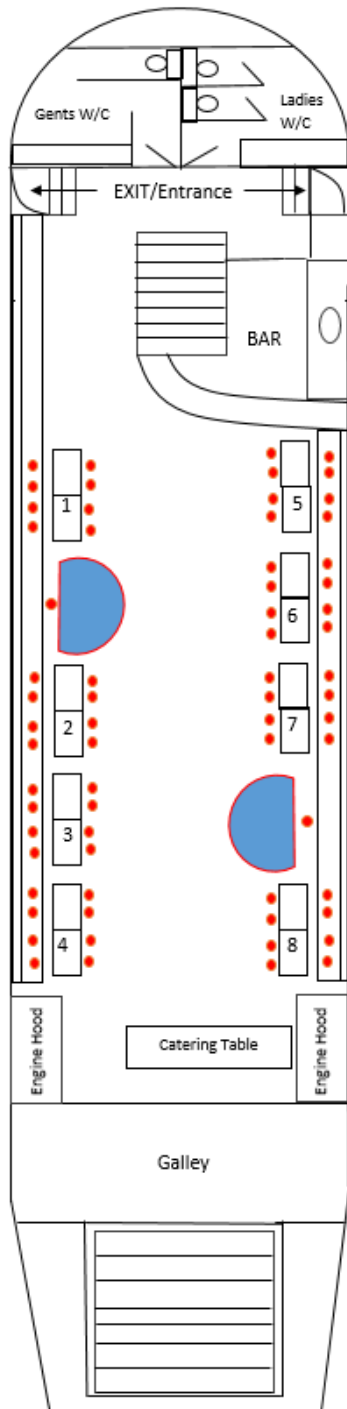

The New Orleans  
Buffet (Tables not laid up)  
With Band  
Max 90 People

The New Orleans  
Fine Dining (Tables Laid up)  
With Band  
Max 72 People

The New Orleans  
Canapé Reception (Tables not Laid Up)  
Max 125 People

The New Orleans  
Buffet (Tables not laid up)  
Max 100 People

The New Orleans  
Fine Dining (Tables laid up)  
Max 64 People  
2 Casino Tables

The New Orleans  
Fine Dining (Tables Laid up)  
Max 64 people  
Dancefloor and DJ

The New Orleans  
Buffet Style (Tables not laid up)  
Max 80 People  
Dancefloor and DJ

The New Orleans  
Buffet Style (Tables not laid up)  
Max 80 People  
2 Casino Tables

The New Orleans  
Fine Dining (Tables Laid up) + Top Table  
Max 74 People

The New Orleans  
Fine Dining (Tables Laid Up)  
Max 80 People