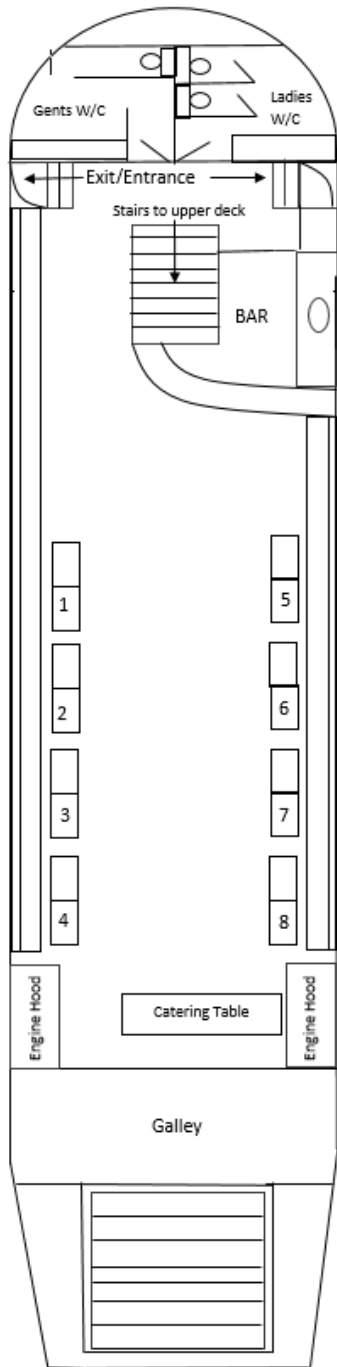

The New Orleans  
Buffet (Tables not laid up)  
With Band  
Max 90 People

The New Orleans  
Fine Dining (Tables Laid up)  
With Band  
Max 72 People

The New Orleans  
Canapé Reception (Tables not Laid Up)  
Max 125 People

The New Orleans  
Buffet (Tables not laid up)  
Max 100 People

The New Orleans  
Fine Dining (Tables laid up)  
Max 64 People  
2 Casino Tables

The New Orleans  
Fine Dining (Tables Laid up)  
Max 64 people  
Dancefloor and DJ

The New Orleans  
Buffet Style (Tables not laid up)  
Max 80 People  
Dancefloor and DJ

The New Orleans  
Buffet Style (Tables not laid up)  
Max 80 People  
2 Casino Tables

The New Orleans  
Fine Dining (Tables Laid up) + Top Table  
Max 74 People

The New Orleans  
Fine Dining (Tables Laid Up)  
Max 80 People