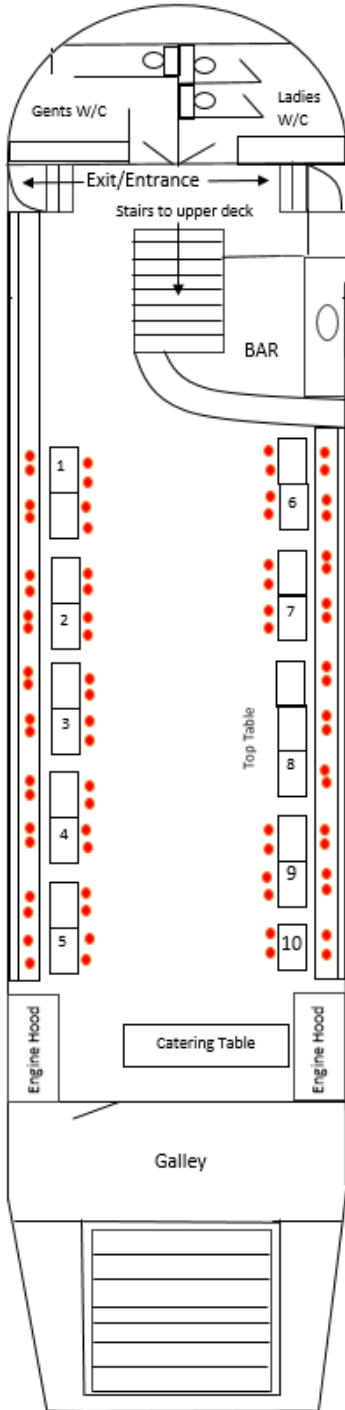

The New Orleans  
Buffet (Tables not laid up)  
With Band  
Max 90 People

The New Orleans  
Fine Dining (Tables Laid up)  
With Band  
Max 72 People

The New Orleans  
Canapé Reception (Tables not Laid Up)  
Max 125 People

The New Orleans  
Buffet (Tables not laid up)  
Max 100 People

The New Orleans  
Fine Dining (Tables laid up)  
Max 64 People  
2 Casino Tables

The New Orleans  
Fine Dining (Tables Laid up)  
Max 64 people  
Dancefloor and DJ

The New Orleans  
Buffet Style (Tables not laid up)  
Max 80 People  
Dancefloor and DJ

The New Orleans  
Buffet Style (Tables not laid up)  
Max 80 People  
2 Casino Tables

The New Orleans  
Fine Dining (Tables Laid up) + Top Table  
Max 74 People

The New Orleans  
Fine Dining (Tables Laid Up)  
Max 80 People