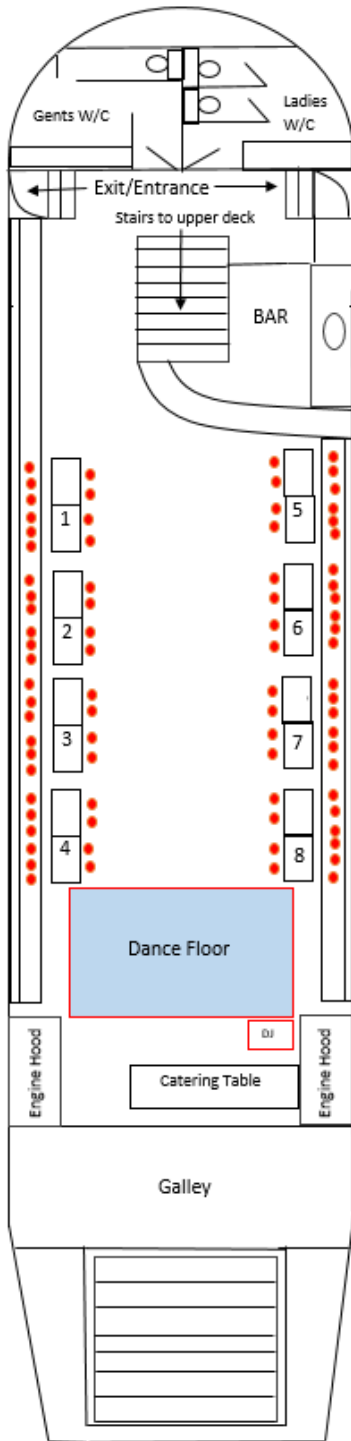

The New Orleans  
Buffet (Tables not laid up)  
With Band  
Max 90 People

The New Orleans  
Fine Dining (Tables Laid up)  
With Band  
Max 72 People

The New Orleans  
Canapé Reception (Tables not Laid Up)  
Max 125 People

The New Orleans  
Buffet (Tables not laid up)  
Max 100 People

The New Orleans  
Fine Dining (Tables laid up)  
Max 64 People  
2 Casino Tables

The New Orleans  
Fine Dining (Tables Laid up)  
Max 64 people  
Dancefloor and DJ

The New Orleans  
Buffet Style (Tables not laid up)  
Max 80 People  
Dancefloor and DJ

The New Orleans  
Buffet Style (Tables not laid up)  
Max 80 People  
2 Casino Tables

The New Orleans  
Fine Dining (Tables Laid up) + Top Table  
Max 74 People

The New Orleans  
Fine Dining (Tables Laid Up)  
Max 80 People