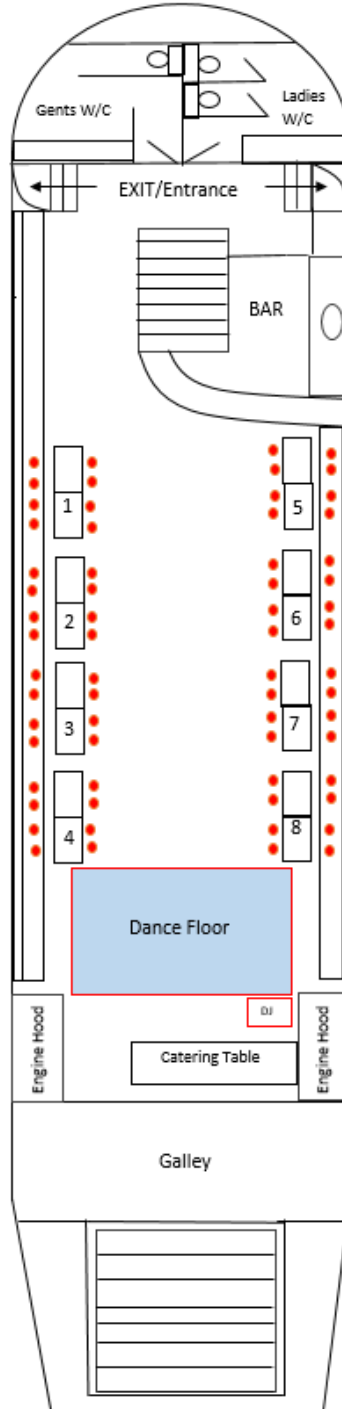

The New Orleans  
Buffet (Tables not laid up)  
With Band  
Max 90 People

The New Orleans  
Fine Dining (Tables Laid up)  
With Band  
Max 72 People

The New Orleans  
Canapé Reception (Tables not Laid Up)  
Max 125 People

The New Orleans  
Buffet (Tables not laid up)  
Max 100 People

The New Orleans  
Fine Dining (Tables laid up)  
Max 64 People  
2 Casino Tables

The New Orleans  
Fine Dining (Tables Laid up)  
Max 64 people  
Dancefloor and DJ

The New Orleans  
Buffet Style (Tables not laid up)  
Max 80 People  
Dancefloor and DJ

The New Orleans  
Buffet Style (Tables not laid up)  
Max 80 People  
2 Casino Tables

The New Orleans  
Fine Dining (Tables Laid up) + Top Table  
Max 74 People

The New Orleans  
Fine Dining (Tables Laid Up)  
Max 80 People