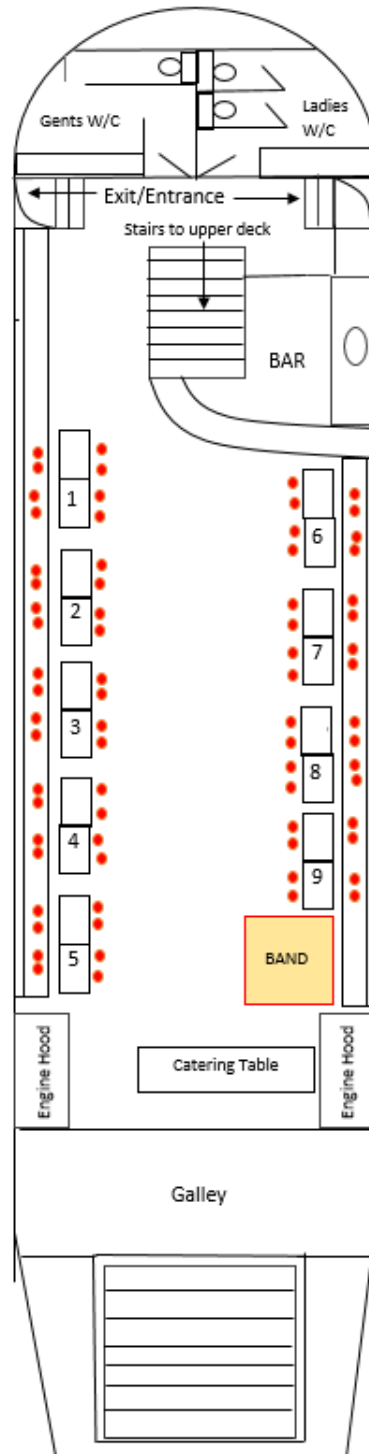

The New Orleans  
Buffet (Tables not laid up)  
With Band  
Max 90 People

The New Orleans  
Fine Dining (Tables Laid up)  
With Band  
Max 72 People

The New Orleans  
Canapé Reception (Tables not Laid Up)  
Max 125 People

The New Orleans  
Buffet (Tables not laid up)  
Max 100 People

The New Orleans  
Fine Dining (Tables laid up)  
Max 64 People  
2 Casino Tables

The New Orleans  
Fine Dining (Tables Laid up)  
Max 64 people  
Dancefloor and DJ

The New Orleans  
Buffet Style (Tables not laid up)  
Max 80 People  
Dancefloor and DJ

The New Orleans  
Buffet Style (Tables not laid up)  
Max 80 People  
2 Casino Tables

The New Orleans  
Fine Dining (Tables Laid up) + Top Table  
Max 74 People

The New Orleans  
Fine Dining (Tables Laid Up)  
Max 80 People