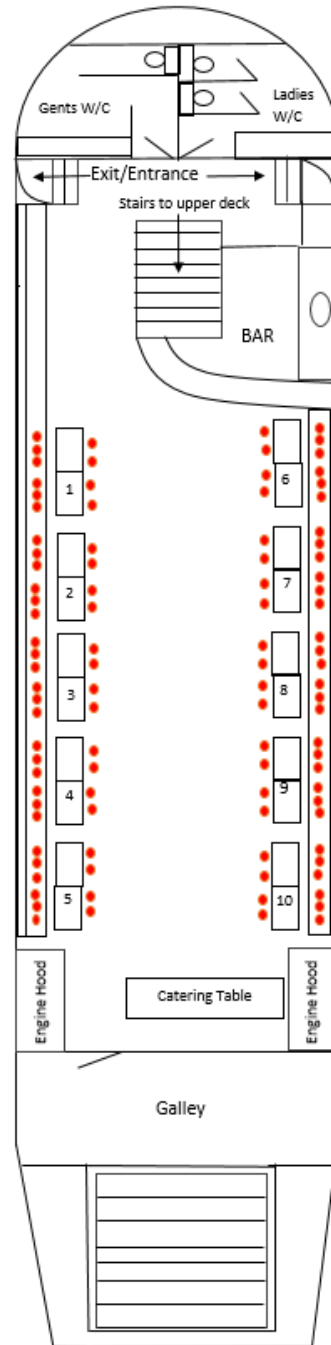

The New Orleans  
Buffet (Tables not laid up)  
With Band  
Max 90 People

The New Orleans  
Fine Dining (Tables Laid up)  
With Band  
Max 72 People

The New Orleans  
Canapé Reception (Tables not Laid Up)  
Max 125 People

The New Orleans  
Buffet (Tables not laid up)  
Max 100 People

The New Orleans  
Fine Dining (Tables laid up)  
Max 64 People  
2 Casino Tables

The New Orleans  
Fine Dining (Tables Laid up)  
Max 64 people  
Dancefloor and DJ

The New Orleans  
Buffet Style (Tables not laid up)  
Max 80 People  
Dancefloor and DJ

The New Orleans  
Buffet Style (Tables not laid up)  
Max 80 People  
2 Casino Tables

The New Orleans  
Fine Dining (Tables Laid up) + Top Table  
Max 74 People

The New Orleans  
Fine Dining (Tables Laid Up)  
Max 80 People